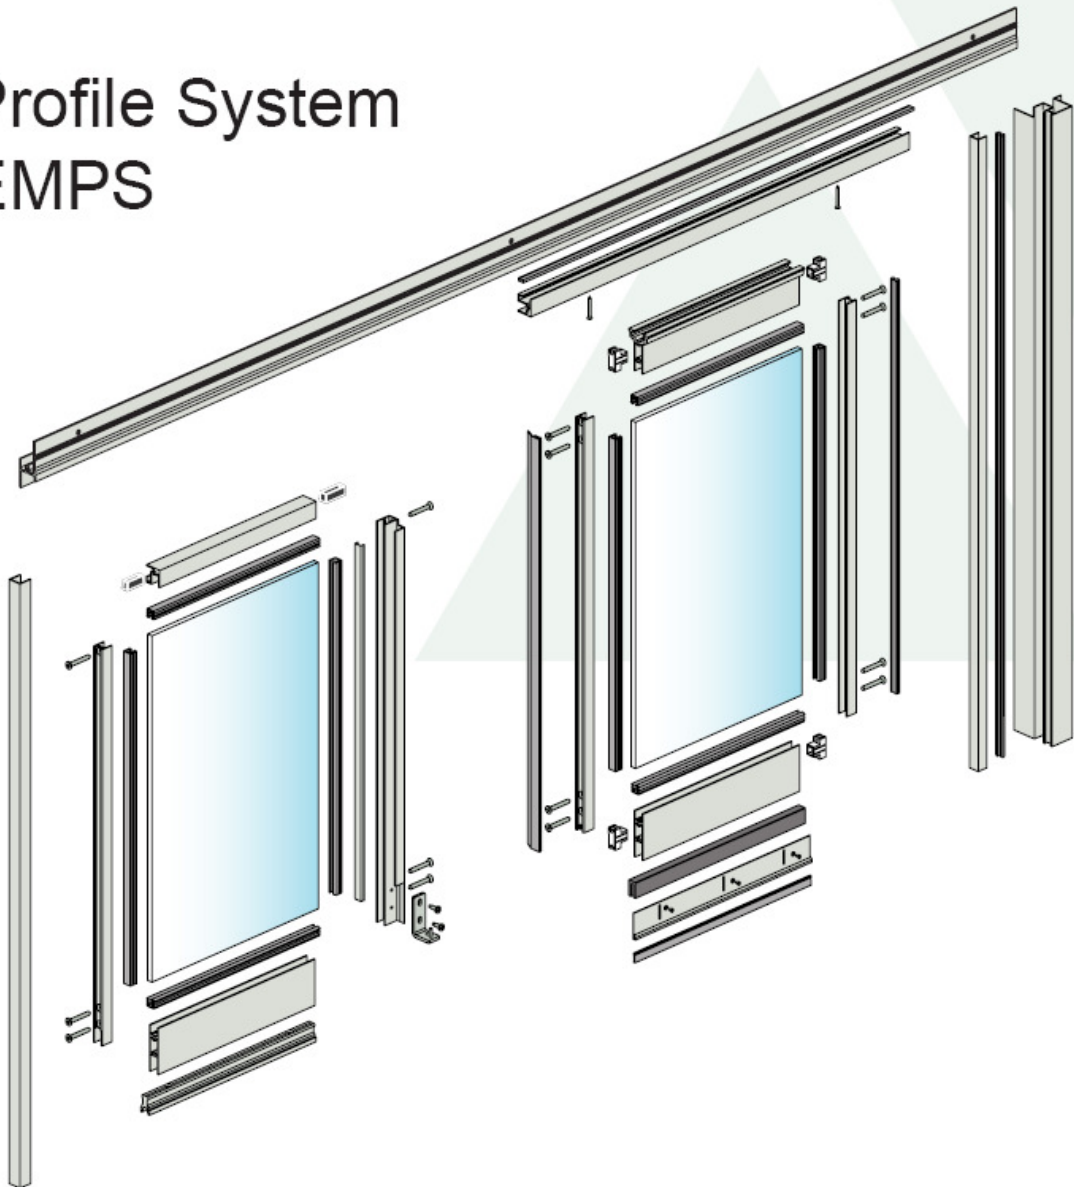

# Profile System EMPS

## Complete system

The EMPS profile system is specially developed for both functional and decorative automatic sliding doors with demand on high quality. The system is based on more than 25 years of slim line door profile systems.

The system comprises slim line aluminium profiles resulting in doors framed all around and complete weather sealed.

The system can easily be calculated and quick assembled into a finished door. The EMPS is based on dry glazing and does not require any silicon sealants and thus no waiting time.

## Easy assembled

It is suitable for most type of doors and sizes such as bi-parting, single sliding with or without fixed side screens.

It can be wall mounted or beam mounted. It can be used for both single glass (8mm, 10mm and 12mm) and Thermo glass (20mm/22mm).